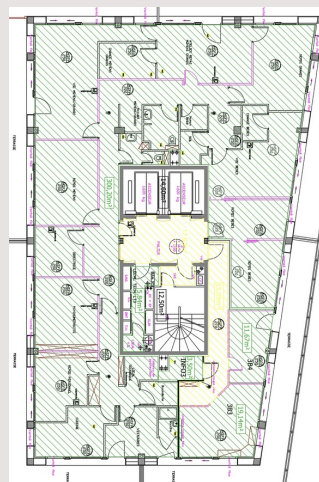

In the center of Fontvieille, in the building Concorde, office space composed as follow:

Fully equipped kitchen, numerous closed offices, boardroom, meeting rooms, reception area, locker rooms and bathrooms.

Office furniture available (chairs, desks, armoires, etc).

2 parking places included per floor.

Rooftop and lunch area.

Possibility to rent additional space if needed.

Office space - Concorde